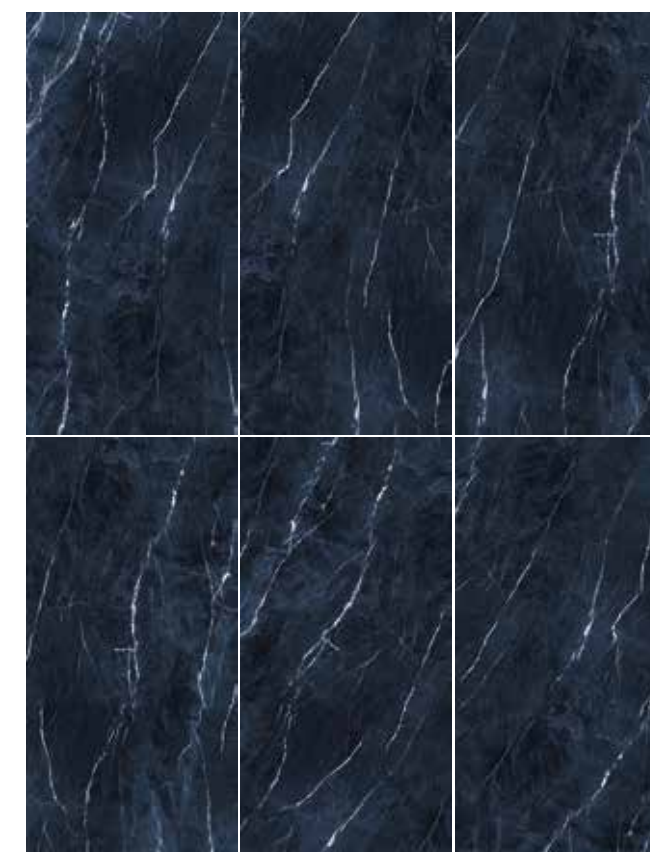

ANTIQUE

INDOOR COLLECTION

ANTIQUE

9mm

ANTIQUE  
DARK BLUE

12"x24" POLISHED 119075907 **New Product**

24"x48" POLISHED 309075907 **New Product**

9mm

ANTIQUE  
GREEN

24"x48" POLISHED 309075906 **New Product**

24"x48"

12"x24"