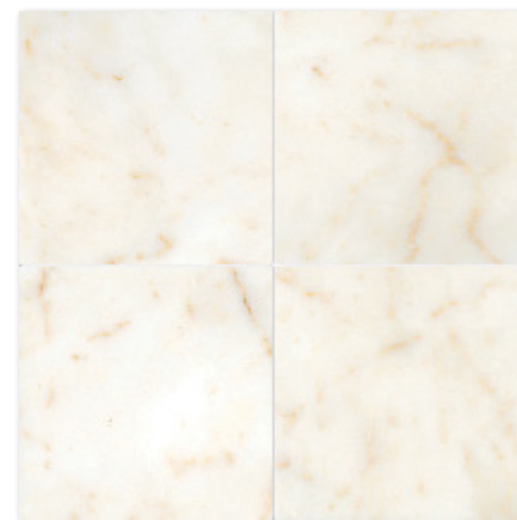

afyon sugar
marble collection

MARBLE SYSTEMS

Afyon Sugar

The Afyon Sugar Marble collection includes a selection of refined marble tiles, mosaics, and design elements that range from traditional to contemporary styles. The surface of these products have a finely polished finish, which brings out the inherent beauty of the stone. The subtle blending of color, style, and design creates wonderful choices for floors, walls, counters and backsplashes. Marble is a metamorphic stone with a timeless history in architecture and interior design. Some of the most famous sights of the world—including the Taj Mahal, Michelangelo's David, the Lincoln Memorial, and the Washington Monument—are made of marble. These are only a few examples of the colossal cultural and utilitarian impact that marble has had on human civilization. With our Afyon Sugar Marble collection, you can bring a bit of that history into your home or commercial project.

Usage

- Residential Interior Floors / Walls
- Commercial Interior Floors / Walls
- Shower Floors / Walls
- Backsplash

V3 - Moderate Variation: While the colors present on a single piece of tile will be indicative of the colors to be expected on the other tiles, the number of colors on each piece may vary significantly. For example "that little bit of color" on piece of tile may be the primary color on the next piece.

floor / wall tiles

afyon sugar polished marble

available sizes - S.O.*

- TL14723 4"x4"x3/8"
- TL14724 2 3/4"x5 1/2"x3/8"
- TL10675 12"x12"x3/8"
- TL14194 18"x18"x1/2"

mosaics

MS00968 S.O.*
afyon sugar polished
straight joint 1"x1"
12"x12"x3/8" sheets
1.00 sqft/pcs