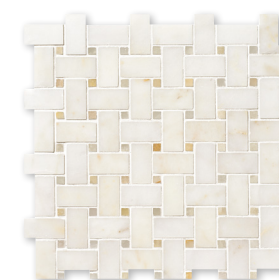

afyon sugar
marble collection

MARBLE SYSTEMS

Afyon Sugar

The Afyon Sugar Marble collection includes a selection of refined marble tiles, mosaics, and design elements that range from traditional to contemporary styles. The surface of these products have a finely polished finish, which brings out the inherent beauty of the stone. The subtle blending of color, style, and design creates wonderful choices for floors, walls, counters and backsplashes. Marble is a metamorphic stone with a timeless history in architecture and interior design. Some of the most famous sights of the world—including the Taj Mahal, Michelangelo's David, the Lincoln Memorial, and the Washington Monument—are made of marble. These are only a few examples of the colossal cultural and utilitarian impact that marble has had on human civilization. With our Afyon Sugar Marble collection, you can bring a bit of that history into your home or commercial project.

floor / wall tiles

afyon sugar polished marble

available sizes - S.O.*

- TL14723 4"x4"x3/8"
- TL14724 2 3/4"x5 1/2"x3/8"
- TL10675 12"x12"x3/8"
- TL14194 18"x18"x1/2"

mosaics

MS00968 S.O.*
afyon sugar polished
straight joint 1"x1"
12"x12"x3/8" sheets
1.00 sqft/pcs

MS00931 S.O.*
afyon sugar & honey onyx
polished basket weave 1"x2"
12"x12"x3/8" sheets
1.00 sqft/pcs

MS00932 S.O.*
afyon sugar polished
hexagon 2"
10 3/8"x12"x3/8" sheets
0.86 sqft/pcs

MS01025 S.O.*
venezia blend honed&polished
straight joint 1"x1"
12"x12"x3/8" sheets
1.00 sqft/pcs

moldings

ML00671 S.O.*
afyon sugar polished
pencil liner molding
1/2"x12"x11/16"

ML00670 S.O.*
afyon sugar polished
andorra molding
2"x12"x1"

*(S.O.) : Special Order. Lead times may vary 8-10 weeks depending on product.