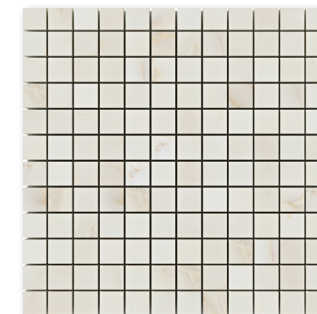

MS01996  
calacatta amber honed  
2" hexagon mosaic  
10 3/8"x12"x3/8" sheets  
0.86 sqft/pcs

MS02001  
calacatta amber honed  
large herringbone mosaic  
12 7/8"x8 9/16"x3/8" sheets  
0.76 sqft/pcs

MS01999  
calacatta amber honed  
herringbone 5/8"x3"  
12 1/8"x13 3/8"x3/8" sheets  
0.90 sqft/pcs

YNR10135  
calacatta amber honed  
almas  
9 5/16"x10 1/2"  
0.73 sqft per template

MS01995  
calacatta amber honed  
herringbone 1"x2"  
12 1/8"x13 3/8"x3/8"  
0.90 sqft per template

MS02290  
calacatta amber honed  
hexagon  
11 5/8"x12"x3/8"  
1.00 sqft per template