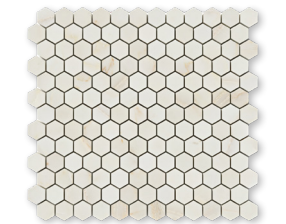

ML00770  
snow white honed  
pencil liner molding  
1/2"x12"x11/16"

\*\* this color is available in various decorative tile sizes, special order basis. See dimensions collections for available sizes and shapes

mosaics

MS02000  
calacatta amber honed  
meshed arabesque mosaic  
12"x12"x3/8" sheets  
1.00 sqft/pcs

NW00111  
calacatta amber honed  
baby picket mosaic 1"x4"  
13 3/16"x11"x3/8" sheets  
1.00 sqft/pcs

MS01996  
calacatta amber honed  
2" hexagon mosaic  
10 3/8"x12"x3/8" sheets  
0.86 sqft/pcs

MS02001  
calacatta amber honed  
large herringbone mosaic  
12 7/8"x8 9/16"x3/8" sheets  
0.76 sqft/pcs

MS01999  
calacatta amber honed  
herringbone 5/8"x3"  
12 1/8"x13 3/8"x3/8" sheets  
0.90 sqft/pcs

YNR10135  
calacatta amber honed  
almas  
9 5/16"x10 1/2"  
0.73 sqft per template

MS01995  
calacatta amber honed  
herringbone 1"x2"  
12 1/8"x13 3/8"x3/8"  
0.90 sqft per template

MS02290  
calacatta amber honed  
hexagon  
11 5/8"x12"x3/8"  
1.00 sqft per template