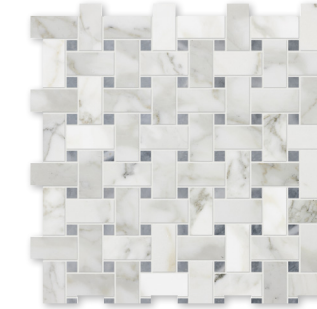

ML90055
calacatta gold polished
modern pencil liner molding
1 1/16" x 12" x 11/16"

ML90065
calacatta gold polished
andorra molding
2" x 12" x 1"

ML90054
calacatta gold polished
modern cornice molding
2" x 12" x 1/2"

ML90056
calacatta gold polished
modern base molding
5 1/16" x 12" x 15/16"

calacatta gold polished 18"x18"x3/8"

mosaics

MS90099
calacatta gold polished
5/8"x5/8" staggered
12"x12"x3/8" sheets
1.00 sqft/pcs

MS90097
calacatta gold polished
1"x1"
12"x12"x3/8" sheets
1.00 sqft/pcs

MS90081
calacatta gold polished basket
weave 1"x2"
12"x12"x3/8" sheets
1.00 sqft/pcs

MS90098
calacatta gold polished
hexagon 2"
12"x12"x3/8" sheets
1.00 sqft/pcs

MS90076
calacatta gold modern polished
lattice mosaic
12"x12"x3/8" sheets
1.00 sqft/pcs

MS90074
calacatta gold modern polished
staggered mosaic 5/8"x3"
12"x12"x3/8" sheets
1.00 sqft/pcs

MS90075
calacatta gold modern polished
staggered mosaic 1 1/4"x6"
12"x12"x3/8" sheets
1.00 sqft/pcs