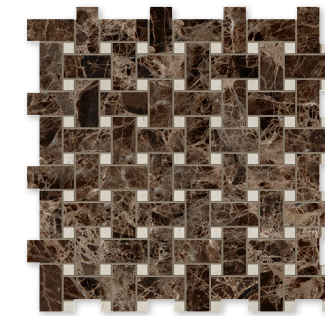

crema marfil polished 18"x18"x1/2"

floor / wall tiles

crema marfil polished marble

available sizes

TL90217	2 3/4"x5 1/2"x3/8"	TL91197	6"x12"x3/8"
TL90218	5 1/2"x5 1/2"x3/8"	TL90757	12"x24"x3/8" bevelled
TL12741	12"x12"x3/8"	TL90784	24"x24"x1/2" bevelled - *(S.O.)
TL90779	18"x18"x1/2" bevelled	TL91199	24"x24"x3/8"
TL91198	18"x18"x3/8"	TL10617	24"x24"x3/4" - *(S.O.)

*(S.O.) : Special Order. Lead times may vary 8-10 weeks depending on product.

mosaics

MS90025
crema marfil polished
1"x1"
12"x12"x3/8" sheets
1.00 sqft/pcs

MS90045
crema marfil & emperador dark
polished basket weave 1"x2"
12"x12"x3/8" sheets
1.00 sqft/pcs