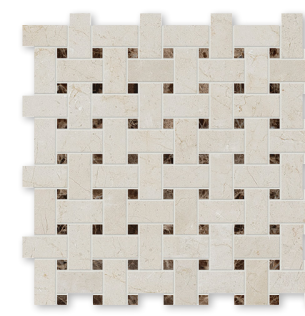

crema marfil polished 18"x18"x1/2"

floor / wall tiles

crema marfil polished marble

available sizes

TL90217	2 3/4"x5 1/2"x3/8"	TL91197	6"x12"x3/8"
TL90218	5 1/2"x5 1/2"x3/8"	TL90757	12"x24"x3/8" bevelled
TL12741	12"x12"x3/8"	TL90784	24"x24"x1/2" bevelled - *(S.O.)
TL90779	18"x18"x1/2" bevelled	TL91199	24"x24"x3/8"
TL91198	18"x18"x3/8"	TL10617	24"x24"x3/4" - *(S.O.)

*(S.O.) : Special Order. Lead times may vary 8-10 weeks depending on product.

mosaics

MS90025
crema marfil polished
1"x1"
12"x12"x3/8" sheets
1.00 sqft/pcs

MS90045
crema marfil & emperador dark
polished basket weave 1"x2"
12"x12"x3/8" sheets
1.00 sqft/pcs