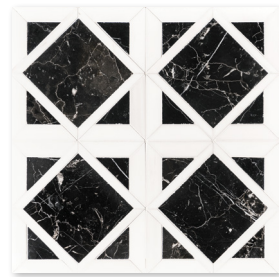

MS90822  
snow white honed  
5/8"x3"  
12"x12"x3/8" sheets  
1.00 sqft/pcs

kent in snow white honed - black polished

studio decorative components

MS01494 cambridge  
glacier honed - black polished  
snow white honed  
12 7/8" x 12 7/8" x 3/8" sheets  
1.15 sqft/pcs