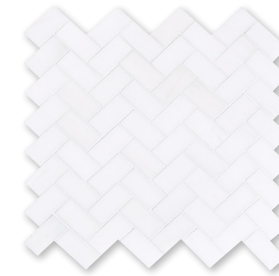

ML00770  
snow white honed  
pencil liner molding  
1/2"x12"x11/16"

ML00834  
snow white honed  
base molding  
5 1/16"x12"x15/16"

\*(S.O.) : Special Order. Lead times may vary 3-5 weeks depending on product.

mosaics

MS01310  
snow white & britanna  
2"x2" textured mosaic  
12"x12"x3/8" sheets  
1.00 sqft/pcs

MS01311  
snow white & champagne  
2"x2" textured mosaic  
12"x12"x3/8" sheets  
1.00 sqft/pcs

MS01325  
snow white honed  
herringbone 1"x2"  
12 1/8"x13 3/8"x3/8" sheets  
0.90 sqft/pcs