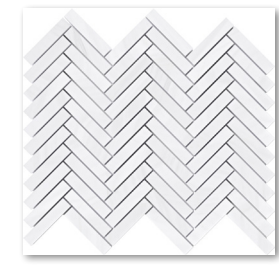

MS02310
snow white honed
herringbone 5/8"x3"
12"x12"x3/8" sheets
1.00 sqft/pcs