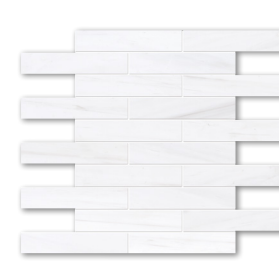

MS01623
snow white honed
modern staggered 1 1/4"x6"
12"x12"x3/8" sheets
1.00 sqft/pcs