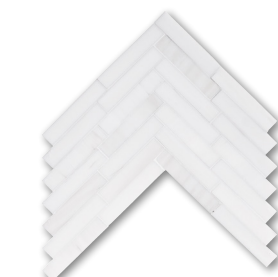

MS01551 york  
snow white honed  
avalon polished  
11 15/16" x 11 15/16" x 3/8" sheets  
0.98 sqft/pcs

MS01552 york  
black honed  
snow white honed  
11 15/16" x 11 15/16" x 3/8" sheets  
0.98 sqft/pcs

MS01501 devon  
avalon polished - glacier honed  
snow white polished & honed  
12 1/2" x 12 1/2" x 3/8" sheets  
1.08 sqft/pcs

MS01502 devon  
glacier honed - black polished  
snow white honed  
12 1/2" x 12 1/2" x 3/8" sheets  
1.08 sqft/pcs