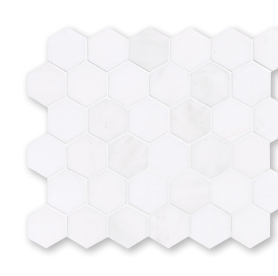

mosaics

MS01310  
snow white & britanna  
2"x2" textured mosaic  
12"x12"x3/8" sheets  
1.00 sqft/pcs

MS01311  
snow white & champagne  
2"x2" textured mosaic  
12"x12"x3/8" sheets  
1.00 sqft/pcs

MS01325  
snow white honed  
herringbone 1"x2"  
12 1/8"x13 3/8"x3/8" sheets  
0.90 sqft/pcs