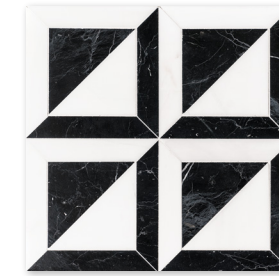

MS01552 york
black honed
snow white honed
11 15/16" x 11 15/16" x 3/8" sheets
0.98 sqft/pcs