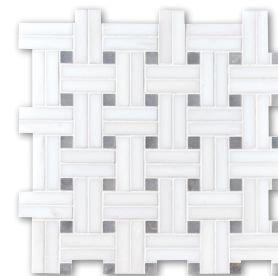

MS01625
snow white honed
diagonal basket weave mosaic
12"x12"x3/8" sheets
1.00 sqft/pcs