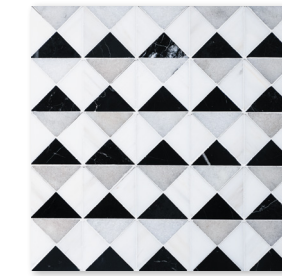

MS01502 devon
glacier honed - black polished
snow white honed
12 1/2" x 12 1/2" x 3/8" sheets
1.08 sqft/pcs