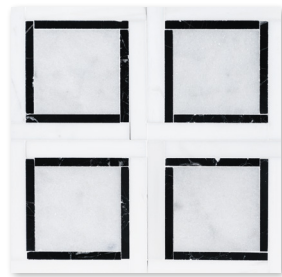

MS01494 cambridge
glacier honed - black polished
snow white honed
12 7/8" x 12 7/8" x 3/8" sheets
1.15 sqft/pcs